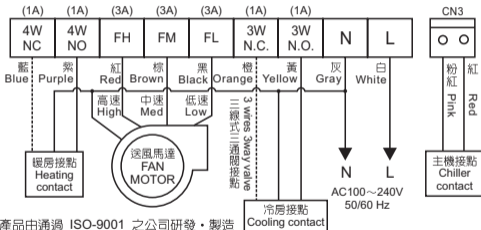

電源配線端子 Wiring terminal

FCU Power board

本產品由通過 ISO-9001 之公司研發・製造

This product is Researched/Developed & Produced by Taiwan DEI company with ISO-9001 certification.

5LABLL00730