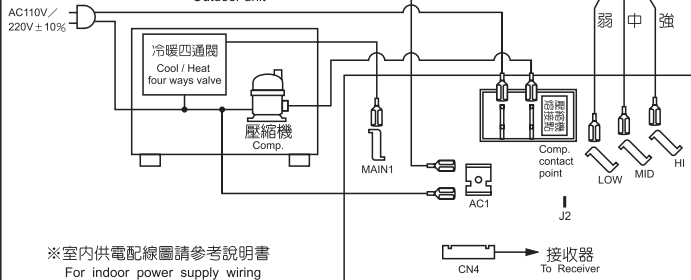

室外供電 Outdoor power supply

室內機
Indoor unit

室外機
Outdoor unit

※室內供電配線圖請參考說明書
For indoor power supply wiring diagram please refer to instruction.

DEI-737C

-Version 03-

⚠ 注意事項

1. 裝配前請詳閱本產品安裝及使用說明書若因施工錯誤而造成之損壞，不在本公司保固範圍之內。
2. 試機前請檢查電源電壓切換開關選擇是否與所使用電壓吻合。

⚠ Safety cautions

1. Before installing the **DEI-737C** please read the instruction sheet carefully.
2. Before supplying the power into the unit, always check if the voltage switch is set correctly.

110V 220V